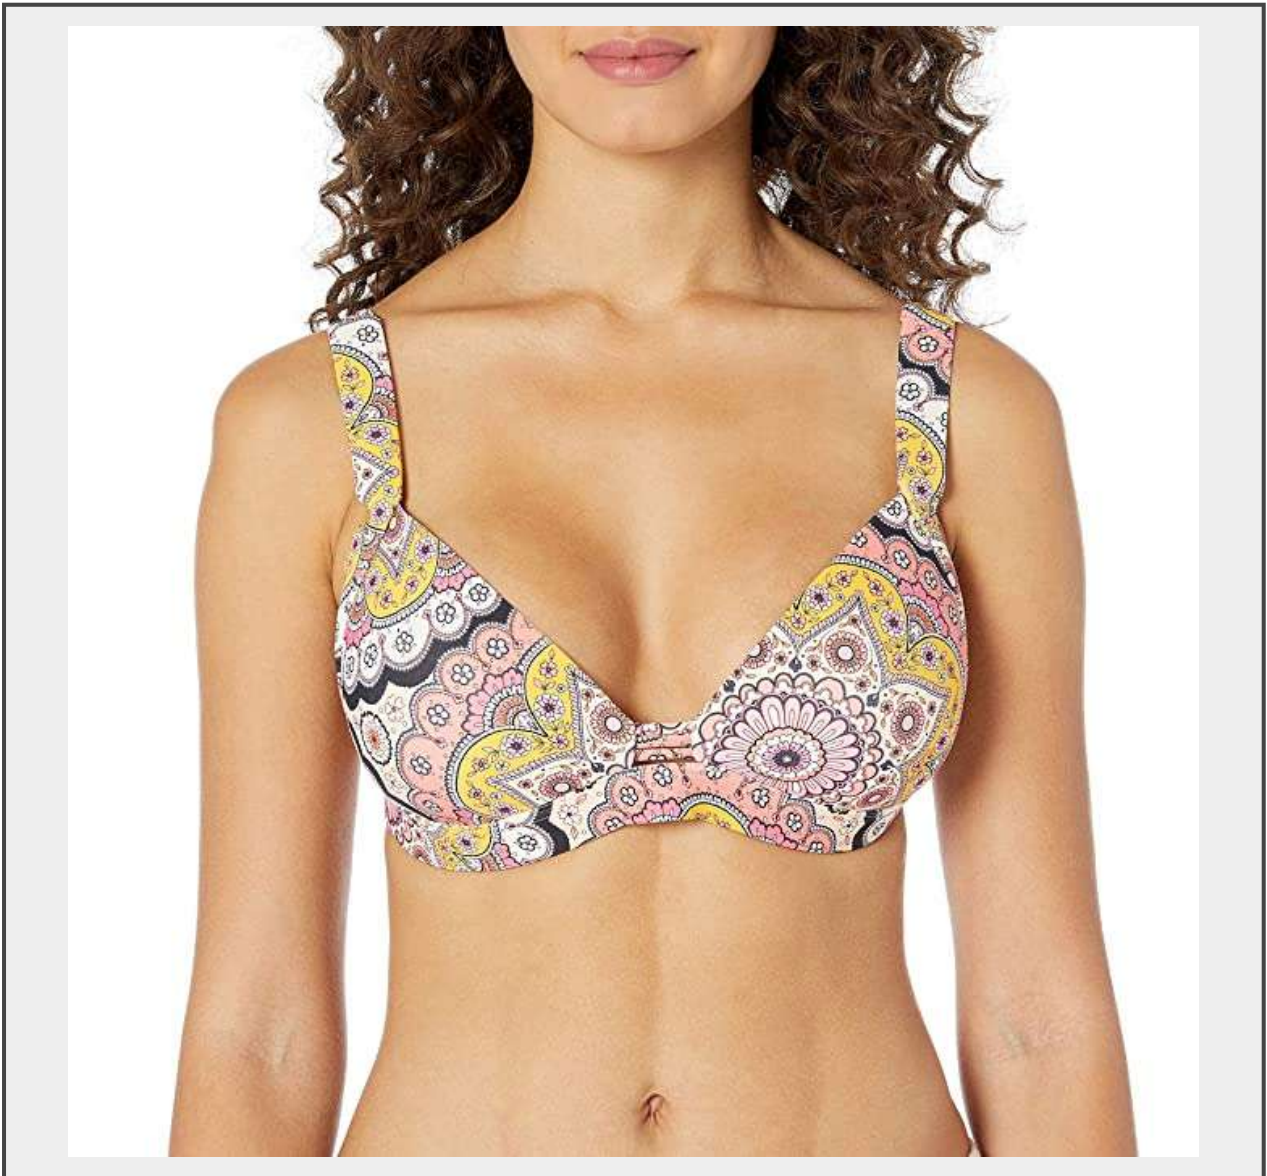

Sale Name: Misguided Freight/E-Retailer Overstock & Returns

LOT 458 - Luli Fama Halter, Large

Description

Luli Fama Halter, Large

Quantity: 1

<https://auctions.marinauctions.com/>